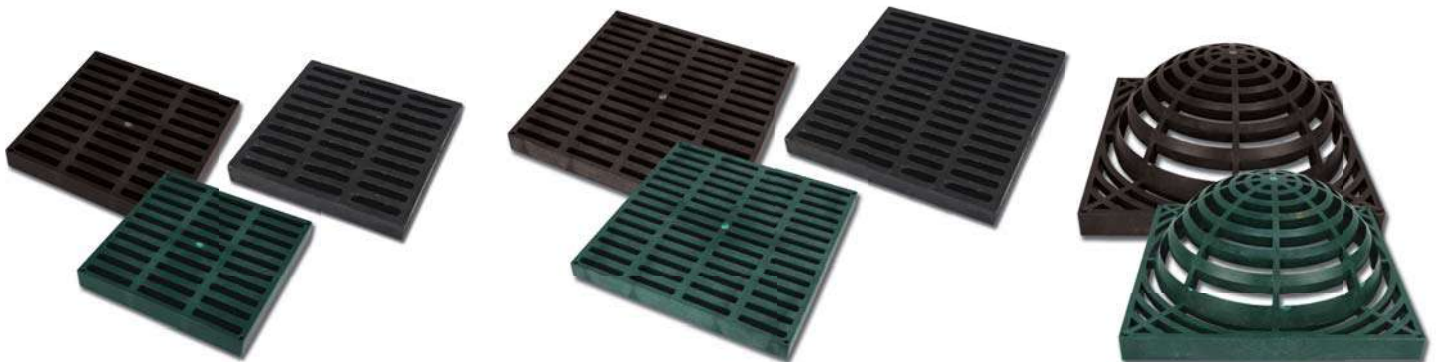

**9"x9" Catch Basins**  
PDB-9KIT (Black Grate)  
PDB-9KITG (Green Grate)  
(includes box, grate, 2 seals & screws)

**12"x12" Catch Basins**  
PDB-12KIT (Black Grate)  
PDB-12KITG (Green Grate)  
(includes box, grate, 2 seals & screws)

**9"x9" Catch Basin Grates**  
PDB-9G-BK (Black Plastic)  
PDB-9G-GN (Green Plastic)  
PDB-9GM (Cast Iron)

**12"x12" Catch Basin Grates**  
PDB-12G-BK (Black Plastic)  
PDB-12G-GN (Green Plastic)  
PDB-12GM (Cast Iron)

**12"x12" Atrium Grates**  
PDB-12AG-BK (Black Plastic)  
PDB-12AG-GN (Green Plastic)

**12"x12" Riser**  
PDB-12R

**4" Drainage Box Seal & Nut**  
3001-SN  
(accepts 2", 3", 4" and corrugated pipe)

**6" Drainage Box Seal & Nut**  
3001-6  
(accepts 6" and corrugated pipe)